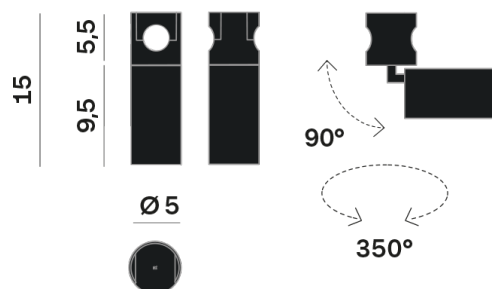

Interior

Lens Beam: 18°

LED

MID POWER LED

3.000 K

CRI 90

48V 320 mA

Macadam step 2

Lightning Type: direct

Light Distribution: Symmetric

COLOR

● 32, Canna di fucile

Lens 18°

Discover

Souvlaki