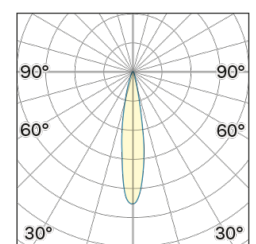

Lightning Type: direct

Light Distribution: Symmetric

COLOR

● 32, Canna di fucile

Lens 18°

Discover

Souvlaki