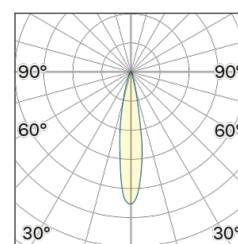

Lightning Type: direct

Light Distribution: Symmetric

COLOR

● 32, Canna di fucile

Lens 18°

Discover
Souvlaki