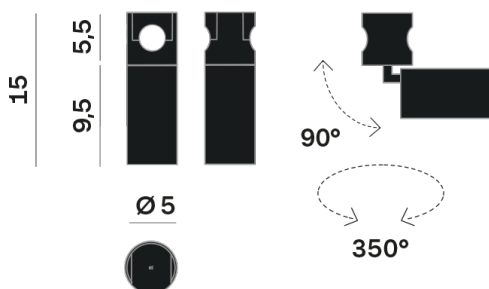

Interior

Lens Beam: 18°

LED

MID POWER LED

2.700 K

CRI 90

48V 320 mA

Macadam step 2

Lightning Type: direct

Light Distribution: Symmetric

COLOR

● 32, Canna di fucile

Lens 18°

Discover
Souvlaki