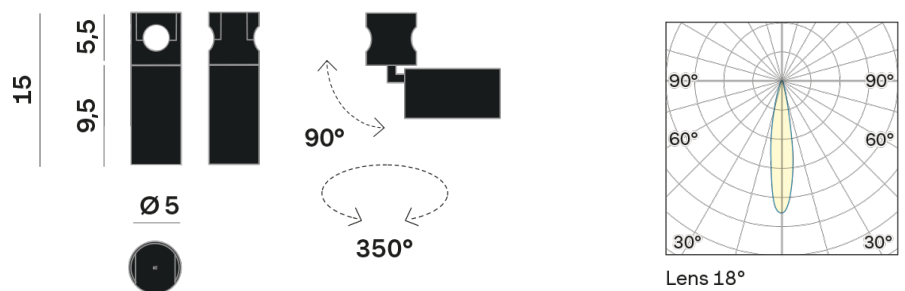

Lightning Type: direct

Light Distribution: Symmetric

COLOR

● 27, Rame opaco

Discover

Souvlaki

Lens 18°