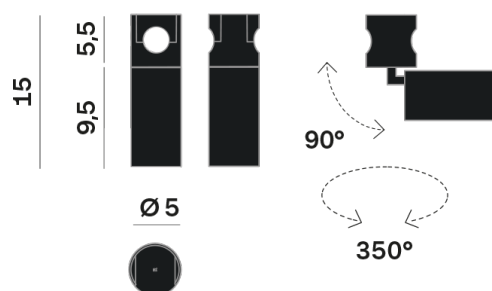

Lightning Type: direct

Light Distribution: Symmetric

COLOR

● 27, Rame opaco

Discover

Souvlaki

Lens 18°