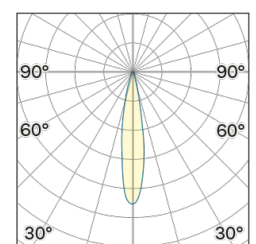

Lightning Type: direct

Light Distribution: Symmetric

COLOR

● 27, Rame opaco

Discover

Souvlaki

Lens 18°