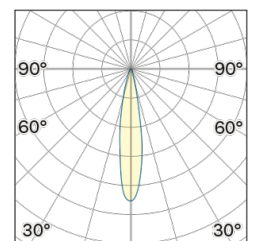

Lightning Type: direct

Light Distribution: Symmetric

COLOR

● 26, Bronzo opaco

Discover

Souvlaki

Lens 18°