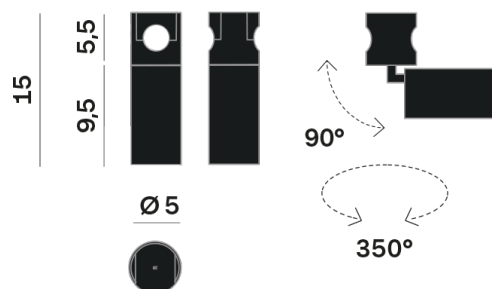

Lightning Type: direct

Light Distribution: Symmetric

COLOR

● 26, Bronzo opaco

Discover

Souvlaki

Lens 18°