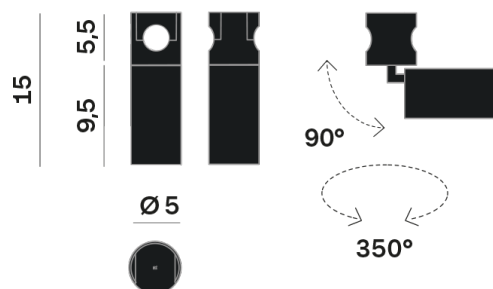

COLOR

● 26, Bronzo opaco

Lens 18°

Discover
Souvlaki