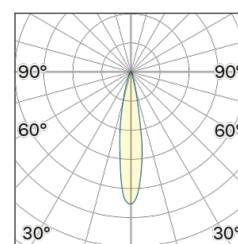

Lightning Type: direct

Light Distribution: Symmetric

COLOR

● 26, Bronzo opaco

Lens 18°

Discover
Souvlaki