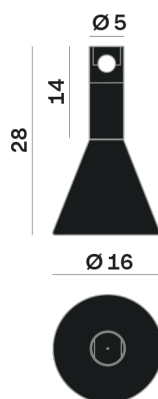

Interior

Glass: Glass conical

LED

MID POWER LED

3.000 K

CRI 90

48V 320 mA

Macadam step 2

Lighting Type: Indirect

Light Distribution: Symmetric

COLOR

63, Bianco (opaco)

Conical

Discover
Souvlaki