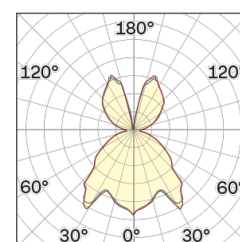

Lighting Type: Indirect

Light Distribution: Symmetric

COLOR

63, Bianco (opaco)

Conical

Discover
Souvlaki