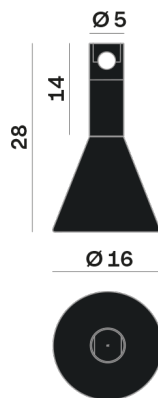

COLOR

63, Bianco (opaco)

Conical

Discover

Souvlaki