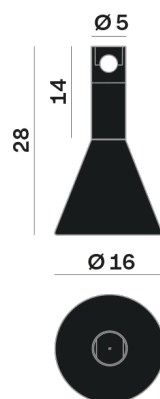

Interior

Glass: Glass conical

LED

MID POWER LED

3.000 K

CRI 90

48V 320 mA

Macadam step 2

Lighting Type: Indirect

Light Distribution: Symmetric

COLOR

63, Bianco (opaco)

Conical

Discover

Souvlaki