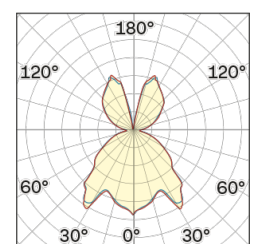

Lighting Type: Indirect

Light Distribution: Symmetric

COLOR

63, Bianco (opaco)

Conical

Discover

Souvlaki