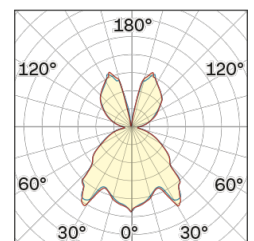

Lighting Type: Indirect

Light Distribution: Symmetric

COLOR

● 62, Nero (opaco)

Discover

Souvlaki

Conical