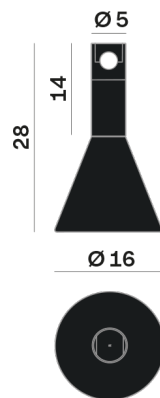

Interior

Glass: Glass conical

LED

MID POWER LED

3.000 K

CRI 90

48V 320 mA

Macadam step 2

Lighting Type: Indirect

Light Distribution: Symmetric

COLOR

● 62, Nero (opaco)

Discover

Souvlaki

Conical