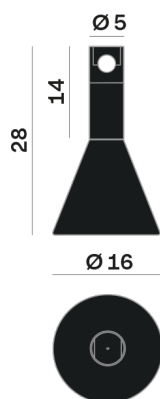

COLOR

● 62, Nero (opaco)

Conical

Discover
Souvlaki