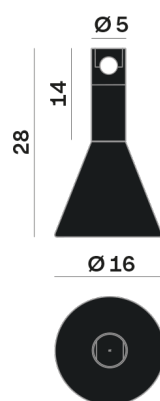

Interior

Glass: Glass conical

LED

MID POWER LED

3.000 K

CRI 90

48V 320 mA

Macadam step 2

Lighting Type: Indirect

Light Distribution: Symmetric

COLOR

● 62, Nero (opaco)

Conical

Discover
Souvlaki