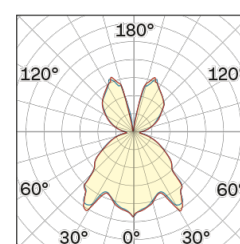

Lighting Type: Indirect

Light Distribution: Symmetric

COLOR

● 62, Nero (opaco)

Conical

Discover
Souvlaki