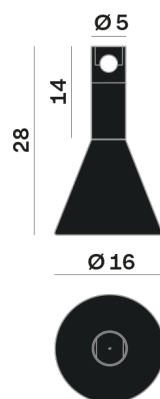

Interior

Glass: Glass conical

LED

MID POWER LED

2.700 K

CRI 90

48V 320 mA

Macadam step 2

Lighting Type: Indirect

Light Distribution: Symmetric

COLOR

● 62, Nero (opaco)

Discover

Souvlaki

Conical