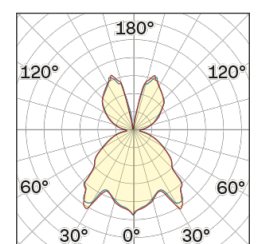

Lighting Type: Indirect

Light Distribution: Symmetric

COLOR

● 62, Nero (opaco)

Discover

Souvlaki

Conical