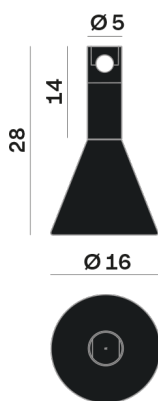

COLOR

● 35, Nichel opaco

Conical

Discover
Souvlaki