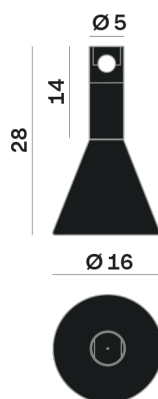

Interior

Glass: Glass conical

LED

MID POWER LED

2.700 K

CRI 90

48V 320 mA

Macadam step 2

Lighting Type: Indirect

Light Distribution: Symmetric

COLOR

● 35, Nichel opaco

Conical

Discover
Souvlaki