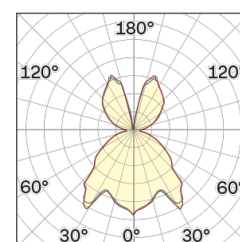

Lighting Type: Indirect

Light Distribution: Symmetric

COLOR

● 35, Nichel opaco

Conical

Discover
Souvlaki