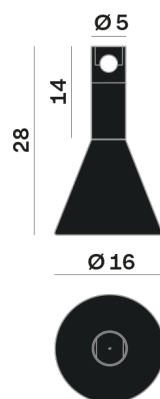

## OPTICAL | PHOTOMETRIC

Lighting Type: Indirect

Light Distribution: Symmetric

## COLOR

63, Bianco (opaco)

Discover

*Souvlaki*

Conical