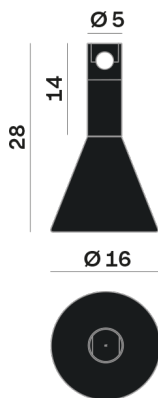

COLOR

● 35, Nichel opaco

Conical

Discover
Souvlaki