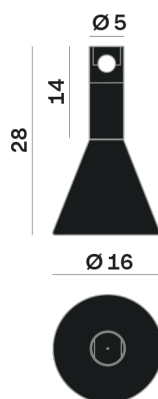

Interior

Glass: Glass conical

LED

MID POWER LED

3.000 K

CRI 90

48V 320 mA

Macadam step 2

Lighting Type: Indirect

Light Distribution: Symmetric

COLOR

● 34, Oro opaco

Conical

Discover
Souvlaki