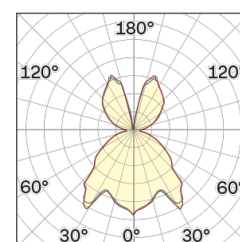

Lighting Type: Indirect

Light Distribution: Symmetric

COLOR

● 34, Oro opaco

Conical

Discover
Souvlaki