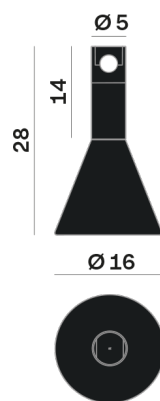

Interior

Glass: Glass conical

LED

MID POWER LED

2.700 K

CRI 90

48V 320 mA

Macadam step 2

Lighting Type: Indirect

Light Distribution: Symmetric

COLOR

● 34, Oro opaco

Discover

Souvlaki

Conical