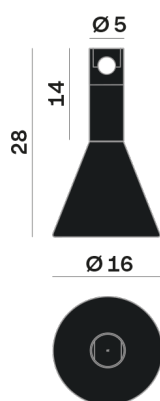

Interior

Glass: Glass conical

LED

MID POWER LED

3.000 K

CRI 90

48V 320 mA

Macadam step 2

Lighting Type: Indirect

Light Distribution: Symmetric

COLOR

● 34, Oro opaco

Conical

Discover
Souvlaki