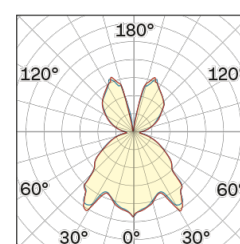

Lighting Type: Indirect

Light Distribution: Symmetric

COLOR

● 34, Oro opaco

Conical

Discover
Souvlaki