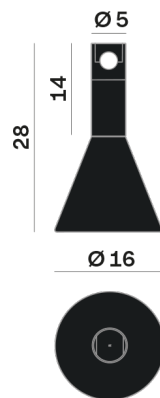

Interior

Glass: Glass conical

LED

MID POWER LED

2.700 K

CRI 90

48V 320 mA

Macadam step 2

Lighting Type: Indirect

Light Distribution: Symmetric

COLOR

● 34, Oro opaco

Discover

Souvlaki

Conical