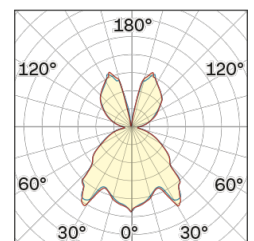

Lighting Type: Indirect

Light Distribution: Symmetric

COLOR

● 34, Oro opaco

Discover

Souvlaki

Conical