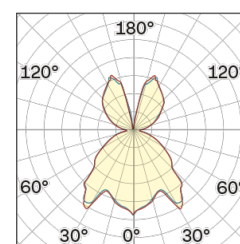

Lighting Type: Indirect

Light Distribution: Symmetric

COLOR

● 32, Canna di fucile

Conical

Discover
Souvlaki