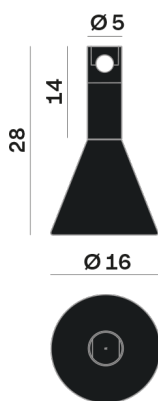

Interior

Glass: Glass conical

LED

MID POWER LED

3.000 K

CRI 90

48V 320 mA

Macadam step 2

Lighting Type: Indirect

Light Distribution: Symmetric

COLOR

● 32, Canna di fucile

Conical

Discover
Souvlaki