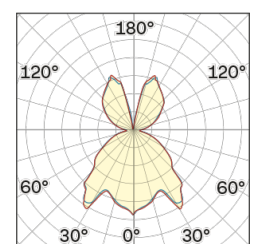

Lighting Type: Indirect

Light Distribution: Symmetric

COLOR

● 32, Canna di fucile

Conical

Discover

Souvlaki