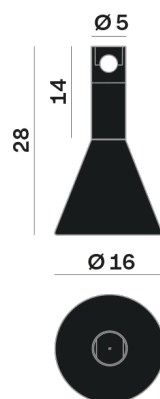

Interior

Glass: Glass conical

LED

MID POWER LED

2.700 K

CRI 90

48V 320 mA

Macadam step 2

Lighting Type: Indirect

Light Distribution: Symmetric

COLOR

● 32, Canna di fucile

Conical

Discover

Souvlaki