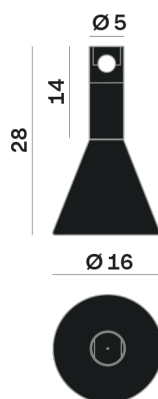

Interior

Glass: Glass conical

LED

MID POWER LED

3.000 K

CRI 90

48V 320 mA

Macadam step 2

Lighting Type: Indirect

Light Distribution: Symmetric

COLOR

● 32, Canna di fucile

Conical

Discover
Souvlaki