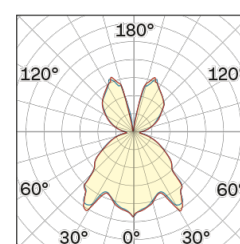

Lighting Type: Indirect

Light Distribution: Symmetric

COLOR

● 32, Canna di fucile

Conical

Discover
Souvlaki