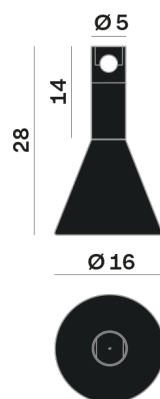

Interior

Glass: Glass conical

LED

MID POWER LED

3.000 K

CRI 90

48V 320 mA

Macadam step 2

Lighting Type: Indirect

Light Distribution: Symmetric

COLOR

● 27, Rame opaco

Discover

Souvlaki

Conical