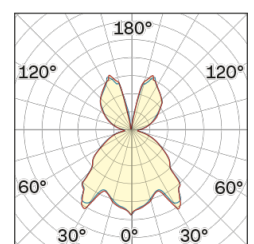

Lighting Type: Indirect

Light Distribution: Symmetric

COLOR

● 27, Rame opaco

Discover

Souvlaki

Conical