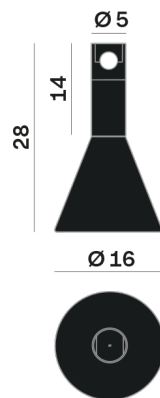

COLOR

● 27, Rame opaco

Conical

Discover

Souvlaki