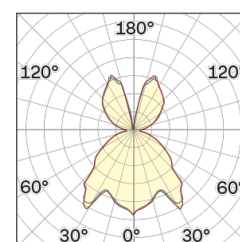

Lighting Type: Indirect

Light Distribution: Symmetric

COLOR

● 27, Rame opaco

Conical

Discover
Souvlaki