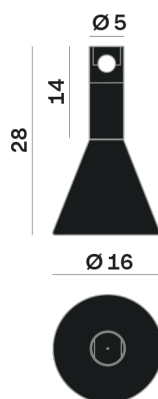

Interior

Glass: Glass conical

LED

MID POWER LED

2.700 K

CRI 90

48V 320 mA

Macadam step 2

Lighting Type: Indirect

Light Distribution: Symmetric

COLOR

● 27, Rame opaco

Conical

Discover
Souvlaki