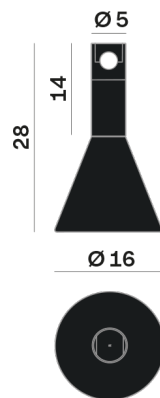

Interior

Glass: Glass conical

LED

MID POWER LED

3.000 K

CRI 90

48V 320 mA

Macadam step 2

Lighting Type: Indirect

Light Distribution: Symmetric

COLOR

● 26, Bronzo opaco

Discover

Souvlaki

Conical