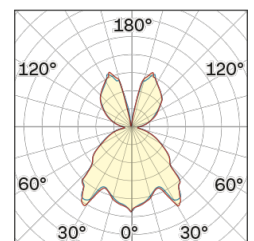

Lighting Type: Indirect

Light Distribution: Symmetric

COLOR

● 26, Bronzo opaco

Discover

Souvlaki

Conical