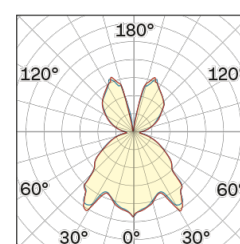

Lighting Type: Indirect

Light Distribution: Symmetric

COLOR

● 26, Bronzo opaco

Conical

Discover
Souvlaki