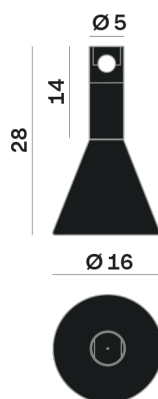

COLOR

● 26, Bronzo opaco

Conical

Discover
Souvlaki