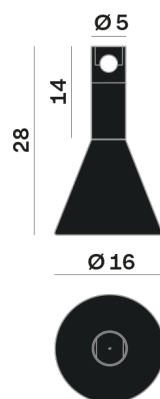

COLOR

● 26, Bronzo opaco

Discover

Souvlaki

Conical