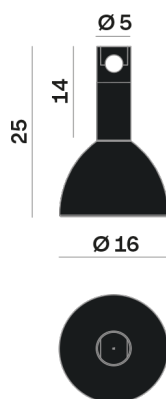

Interior

Glass: Glass semispherical

LED

MID POWER LED

3.000 K

CRI 90

48V 320 mA

Macadam step 2

Lighting Type: Indirect

Light Distribution: Symmetric

COLOR

63, Bianco (opaco)

Semispherical

Discover
Souvlaki