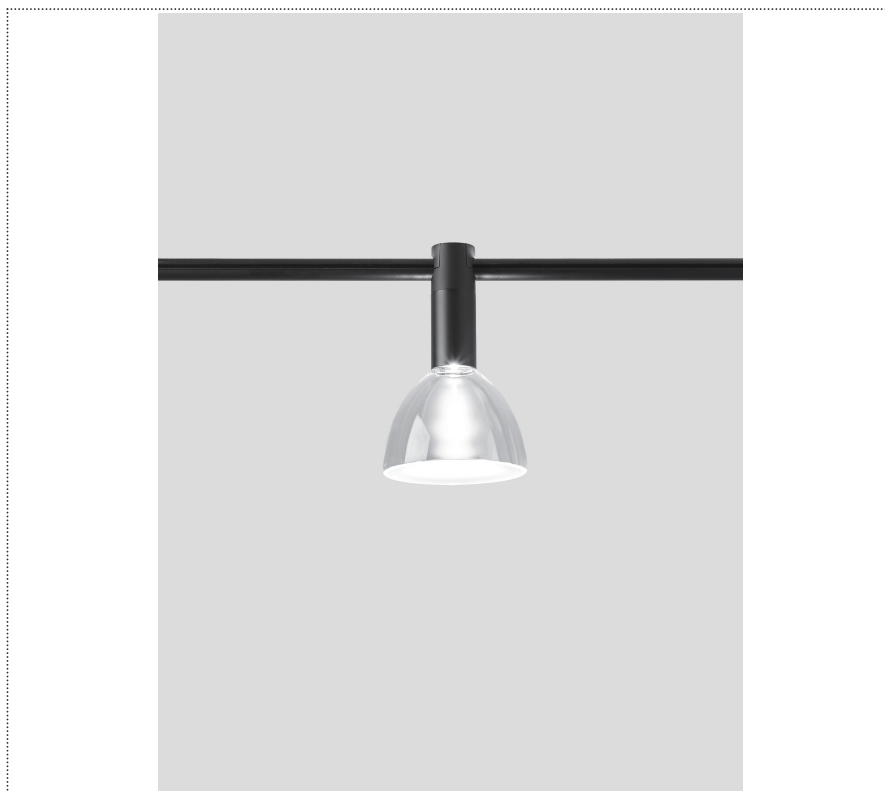

SOUVLAKI

FARETTO A BINARIO CON DIFFUSORE IN VETRO

ASVSV 001 63 ZL1

GENERAL

System

Track

IP20

Lumen: 929

Interior

Glass: Glass semispherical

LED

MID POWER LED

3.000 K

CRI 90

48V 320 mA

Macadam step 2

LED Life L80 B50 > 55.400 h

Classe Energetica: F

ELECTRICAL

48V

11,6 W

Classe 3

Driver included

OPTICAL | PHOTOMETRIC

Lighting Type: Indirect

Light Distribution: Symmetric