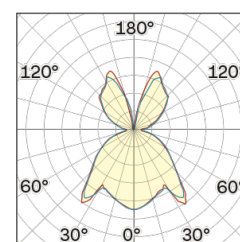

COLOR

63, Bianco (opaco)

Semispherical

Discover
Souvlaki