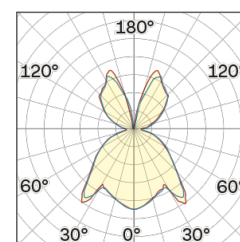

Light Distribution: Symmetric

COLOR

63, Bianco (opaco)

Semispherical

Discover
Souvlaki