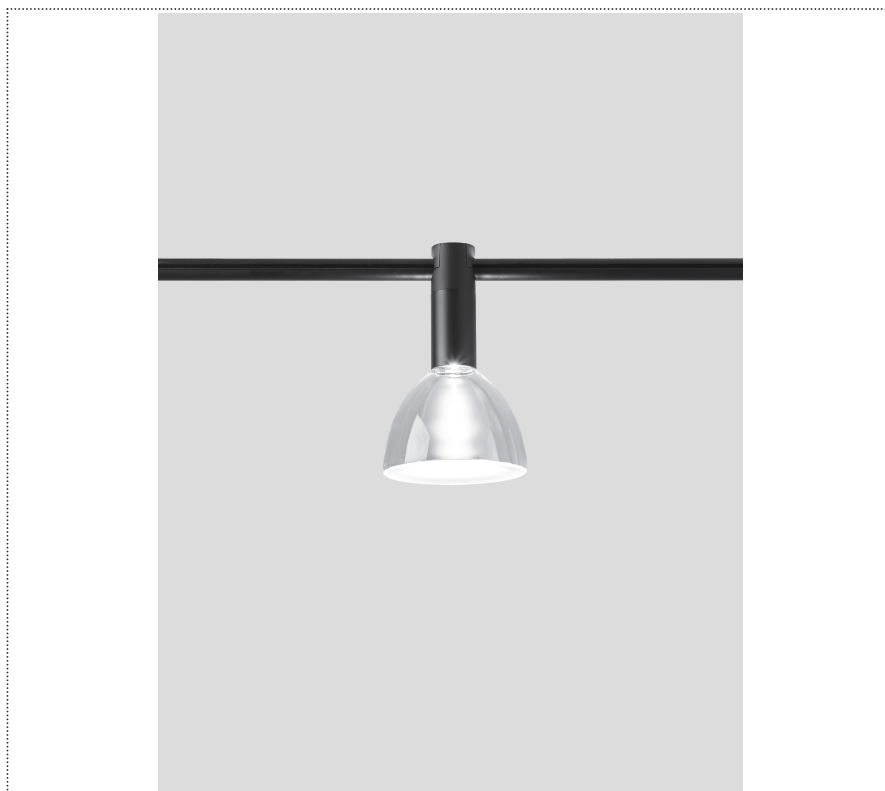

SOUVLAKI

FARETTO A BINARIO CON DIFFUSORE IN VETRO

ASVSV 001 63 ZL0

GENERAL

System

Track

IP20

Lumen: 898

Interior

Glass: Glass semispherical

LED

MID POWER LED

2.700 K

CRI 90

48V 320 mA

Macadam step 2

LED Life L80 B50 > 55.400 h

Classe Energetica: F

ELECTRICAL

48V

11,6 W

Driver included

OPTICAL | PHOTOMETRIC

Lighting Type: Indirect

Light Distribution: Symmetric