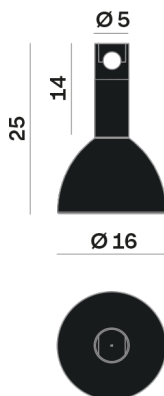

Interior

Glass: Glass semispherical

LED

MID POWER LED

2.700 K

CRI 90

48V 320 mA

Macadam step 2

Light Distribution: Symmetric

COLOR

63, Bianco (opaco)

Semispherical

Discover
Souvlaki