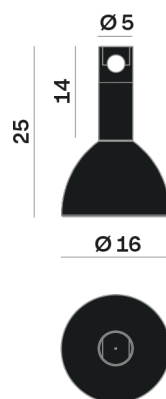

Interior

Glass: Glass semispherical

LED

MID POWER LED

2.700 K

CRI 90

48V 320 mA

Macadam step 2

Lighting Type: Indirect

Light Distribution: Symmetric

COLOR

63, Bianco (opaco)

Semispherical

Discover
Souvlaki