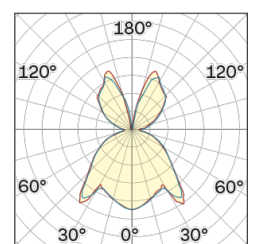

COLOR

63, Bianco (opaco)

Semispherical

Discover
Souvlaki