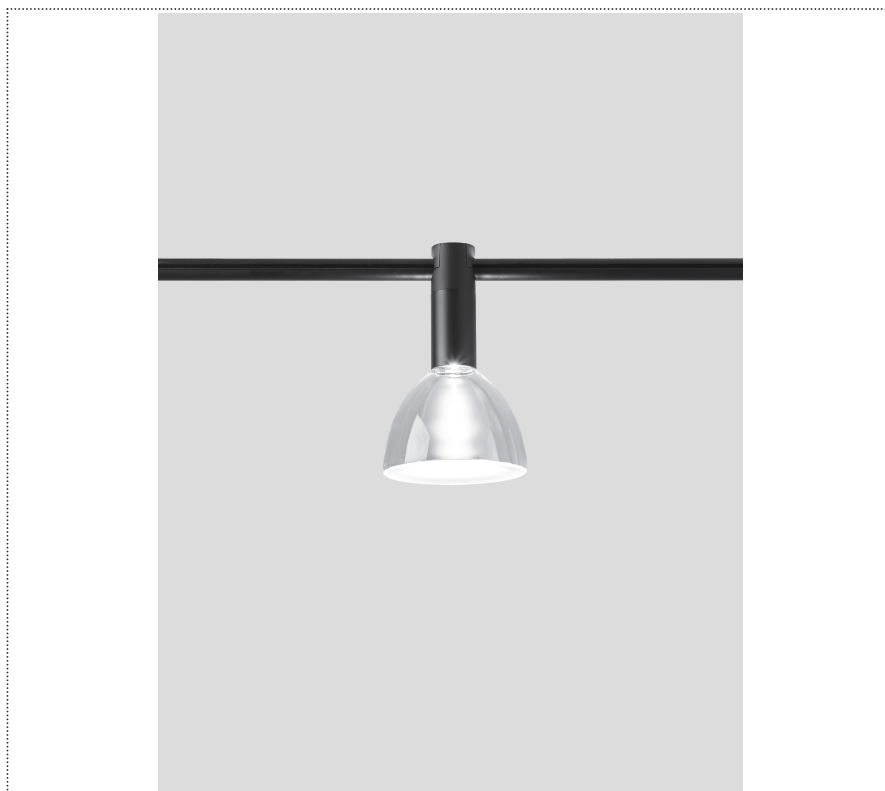

SOUVLAKI

FARETTO A BINARIO CON DIFFUSORE IN VETRO

ASVSV 001 62 ZL1

GENERAL

System

Track

IP20

Lumen: 929

Interior

Glass: Glass semispherical

LED

MID POWER LED

3.000 K

CRI 90

48V 320 mA

Macadam step 2

LED Life L80 B50 > 55.400 h

Classe Energetica: F

ELECTRICAL

11,6 W

Classe 3

Driver included

OPTICAL | PHOTOMETRIC

Lighting Type: Indirect

Light Distribution: Symmetric