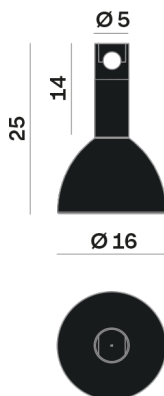

Interior

Glass: Glass semispherical

LED

MID POWER LED

3.000 K

CRI 90

48V 320 mA

Macadam step 2

Light Distribution: Symmetric

COLOR

● 62, Nero (opaco)

Semispherical

Discover
Souvlaki