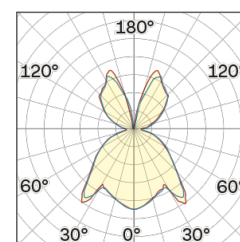

COLOR

● 62, Nero (opaco)

Semispherical

Discover
Souvlaki