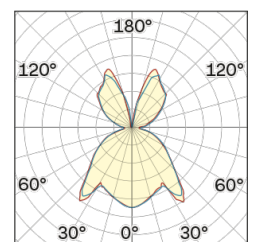

Lighting Type: Indirect

Light Distribution: Symmetric

COLOR

● 62, Nero (opaco)

Semispherical

Discover

Souvlaki