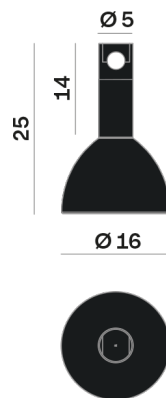

Interior

Glass: Glass semispherical

LED

MID POWER LED

2.700 K

CRI 90

48V 320 mA

Macadam step 2

Lighting Type: Indirect

Light Distribution: Symmetric

COLOR

● 62, Nero (opaco)

Semispherical

Discover

Souvlaki