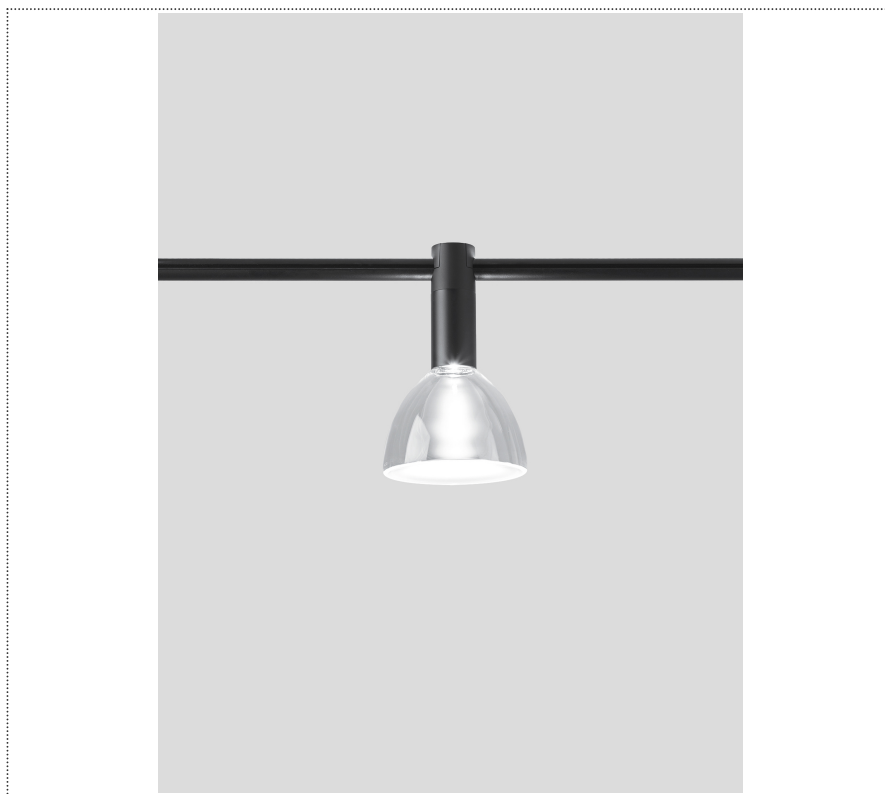

SOUVLAKI

FARETTO A BINARIO CON DIFFUSORE IN VETRO

ASVSV 001 62 PL1

GENERAL

System

Track

IP20

Lumen: 929

Interior

Glass: Glass semispherical

LED

MID POWER LED

3.000 K

CRI 90

48V 320 mA

Macadam step 2

LED Life L80 B50 > 55.400 h

Classe Energetica: F

ELECTRICAL

48V

11,6 W

Classe 3

Driver included

OPTICAL | PHOTOMETRIC

Lighting Type: Indirect

Light Distribution: Symmetric