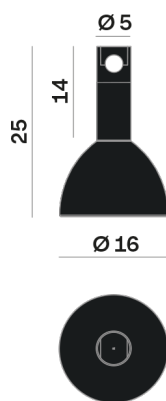

Interior

Glass: Glass semispherical

LED

MID POWER LED

3.000 K

CRI 90

48V 320 mA

Macadam step 2

Lighting Type: Indirect

Light Distribution: Symmetric

COLOR

● 62, Nero (opaco)

Semispherical

Discover
Souvlaki