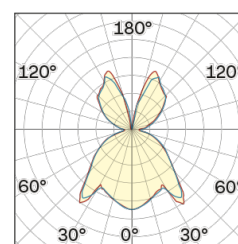

Lighting Type: Indirect

Light Distribution: Symmetric

COLOR

● 62, Nero (opaco)

Semispherical

Discover
Souvlaki