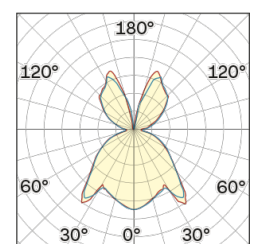

Lighting Type: Indirect

Light Distribution: Symmetric

COLOR

● 62, Nero (opaco)

Semispherical

Discover

Souvlaki