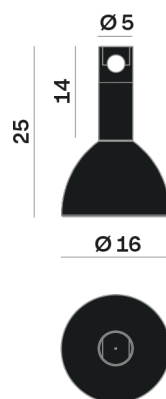

Interior

Glass: Glass semispherical

LED

MID POWER LED

2.700 K

CRI 90

48V 320 mA

Macadam step 2

Lighting Type: Indirect

Light Distribution: Symmetric

COLOR

● 62, Nero (opaco)

Semispherical

Discover

Souvlaki