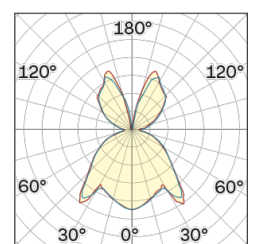

Lighting Type: Indirect

Light Distribution: Symmetric

COLOR

● 35, Nichel opaco

Semispherical

Discover

Souvlaki