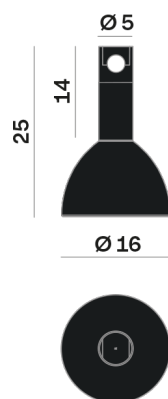

Interior

Glass: Glass semispherical

LED

MID POWER LED

3.000 K

CRI 90

48V 320 mA

Macadam step 2

Lighting Type: Indirect

Light Distribution: Symmetric

COLOR

● 35, Nichel opaco

Semispherical

Discover

Souvlaki