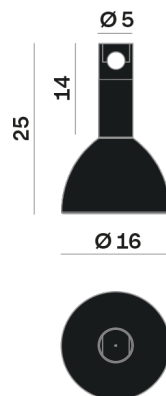

COLOR

● 35, Nichel opaco

Semispherical

Discover
Souvlaki