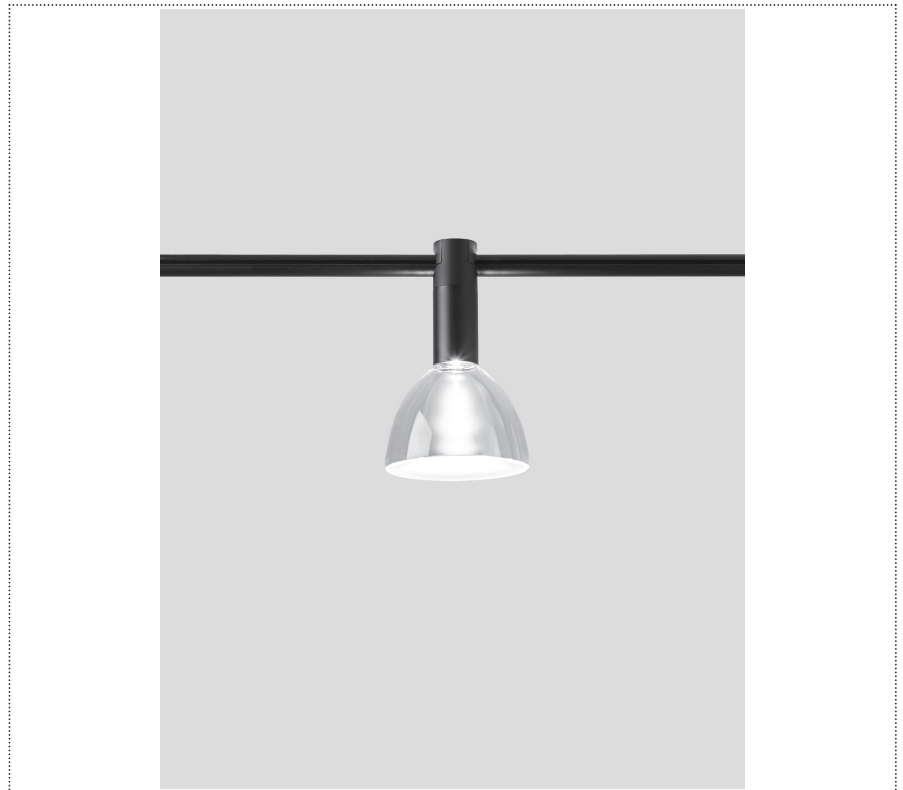

SOUVLAKI

FARETTO A BINARIO CON DIFFUSORE IN VETRO

ASVSV 001 35 ZL0

GENERAL

System

Track

IP20

Lumen: 898

Interior

Glass: Glass semispherical

LED

MID POWER LED

2.700 K

CRI 90

48V 320 mA

Macadam step 2

LED Life L80 B50 > 55.400 h

Classe Energetica: F

ELECTRICAL

48V

11,6 W

Driver included

OPTICAL | PHOTOMETRIC

Lighting Type: Indirect

Light Distribution: Symmetric