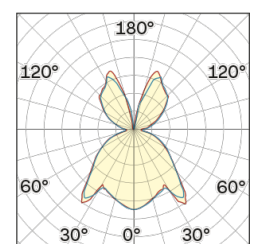

Lighting Type: Indirect

Light Distribution: Symmetric

COLOR

● 35, Nichel opaco

Semispherical

Discover

Souvlaki