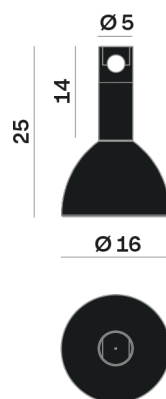

Interior

Glass: Glass semispherical

LED

MID POWER LED

3.000 K

CRI 90

48V 320 mA

Macadam step 2

Lighting Type: Indirect

Light Distribution: Symmetric

COLOR

● 35, Nichel opaco

Semispherical

Discover

Souvlaki