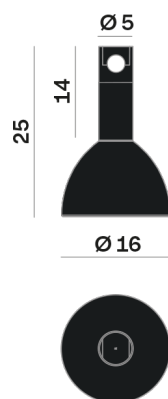

Interior

Glass: Glass semispherical

LED

MID POWER LED

2.700 K

CRI 90

48V 320 mA

Macadam step 2

Lighting Type: Indirect

Light Distribution: Symmetric

COLOR

● 35, Nichel opaco

Semispherical

Discover
Souvlaki