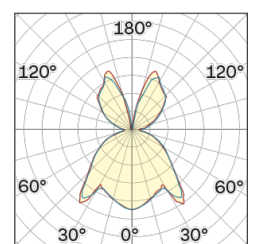

Lighting Type: Indirect

Light Distribution: Symmetric

COLOR

● 35, Nichel opaco

Semispherical

Discover
Souvlaki