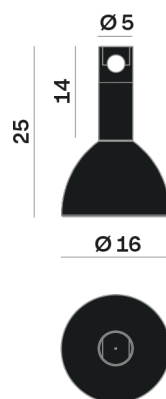

COLOR

● 34, Oro opaco

Semispherical

Discover
Souvlaki