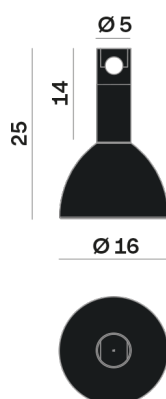

Interior

Glass: Glass semispherical

LED

MID POWER LED

2.700 K

CRI 90

48V 320 mA

Macadam step 2

Light Distribution: Symmetric

COLOR

● 34, Oro opaco

Semispherical

Discover
Souvlaki