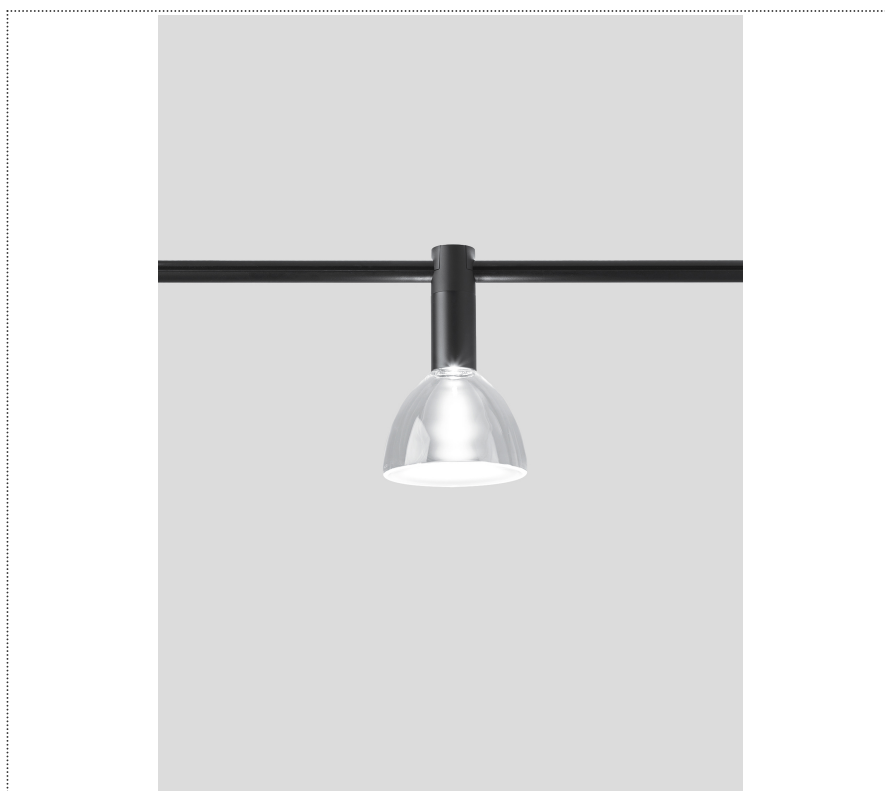

SOUVLAKI

FARETTO A BINARIO CON DIFFUSORE IN VETRO

ASVSV 001 34 ZL0

GENERAL

System

Track

IP20

Lumen: 898

Interior

Glass: Glass semispherical

LED

MID POWER LED

2.700 K

CRI 90

48V 320 mA

Macadam step 2

LED Life L80 B50 > 55.400 h

Classe Energetica: F

ELECTRICAL

48V

11,6 W

Driver included

OPTICAL | PHOTOMETRIC

Lighting Type: Indirect

Light Distribution: Symmetric