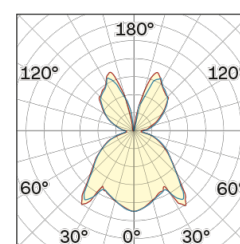

COLOR

● 34, Oro opaco

Semispherical

Discover
Souvlaki