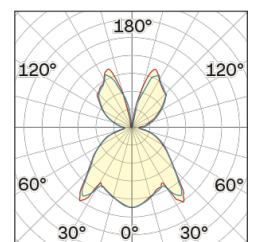

Lighting Type: Indirect

Light Distribution: Symmetric

COLOR

● 34, Oro opaco

Discover

Souvlaki

Semispherical