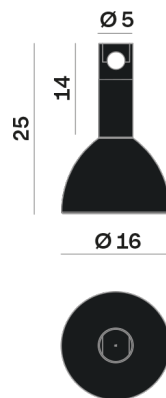

Interior

Glass: Glass semispherical

LED

MID POWER LED

3.000 K

CRI 90

48V 320 mA

Macadam step 2

Lighting Type: Indirect

Light Distribution: Symmetric

COLOR

● 34, Oro opaco

Discover

Souvlaki

Semispherical