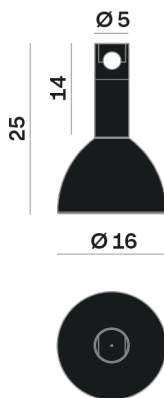

Interior

Glass: Glass semispherical

LED

MID POWER LED

2.700 K

CRI 90

48V 320 mA

Macadam step 2

Lighting Type: Indirect

Light Distribution: Symmetric

COLOR

● 34, Oro opaco

Semispherical

Discover
Souvlaki