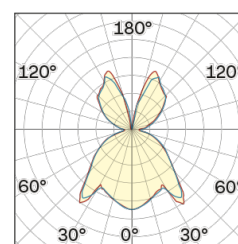

COLOR

● 34, Oro opaco

Semispherical

Discover
Souvlaki