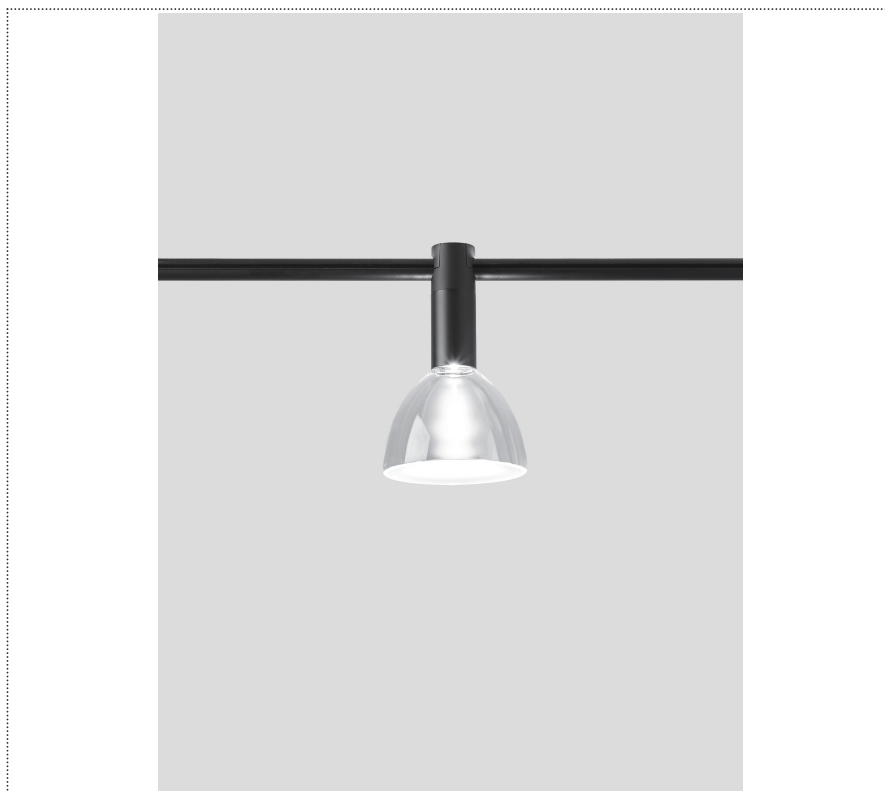

SOUVLAKI

FARETTO A BINARIO CON DIFFUSORE IN VETRO

ASVSV 001 34 PLO

GENERAL

System

Track

IP20

Lumen: 898

Interior

Glass: Glass semispherical

LED

MID POWER LED

2.700 K

CRI 90

48V 320 mA

Macadam step 2

LED Life L80 B50 > 55.400 h

Classe Energetica: F

ELECTRICAL

48V

11,6 W

Classe 3

Driver included

OPTICAL | PHOTOMETRIC

Lighting Type: Indirect

Light Distribution: Symmetric