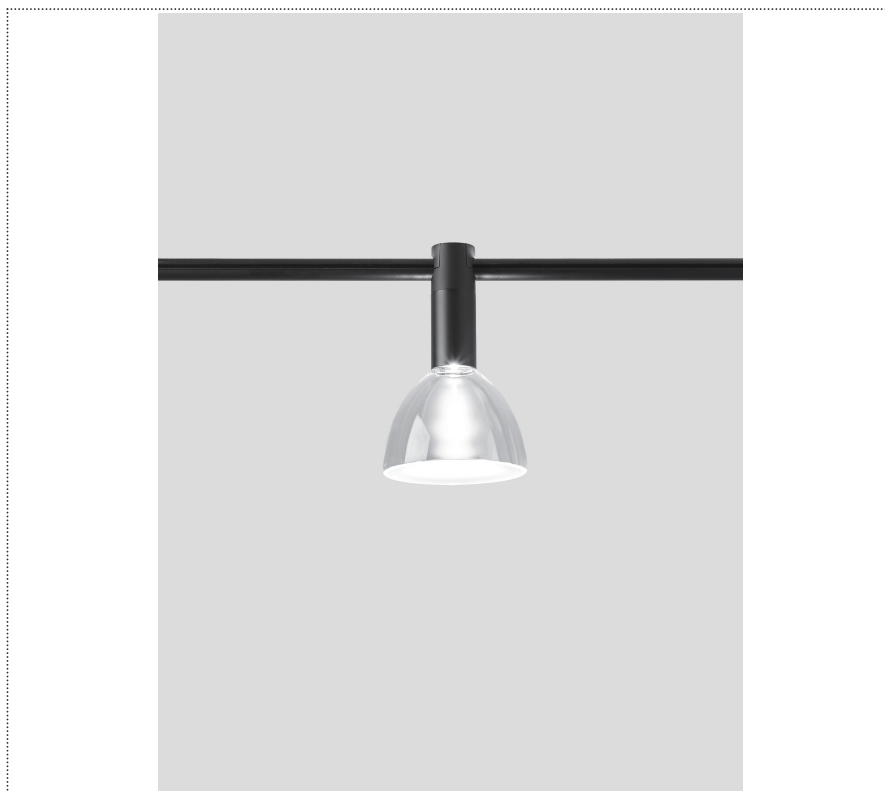

SOUVLAKI

FARETTO A BINARIO CON DIFFUSORE IN VETRO

ASVSV 001 32 ZL1

GENERAL

System

Track

IP20

Lumen: 929

Interior

Glass: Glass semispherical

LED

MID POWER LED

3.000 K

CRI 90

48V 320 mA

Macadam step 2

LED Life L80 B50 > 55.400 h

Classe Energetica: F

ELECTRICAL

48V

11,6 W

Classe 3

Driver included

OPTICAL | PHOTOMETRIC

Lighting Type: Indirect

Light Distribution: Symmetric