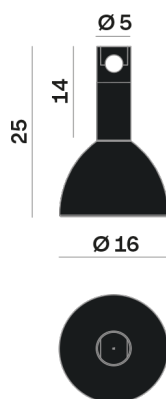

Interior

Glass: Glass semispherical

LED

MID POWER LED

3.000 K

CRI 90

48V 320 mA

Macadam step 2

Lighting Type: Indirect

Light Distribution: Symmetric

COLOR

● 32, Canna di fucile

Semispherical

Discover
Souvlaki