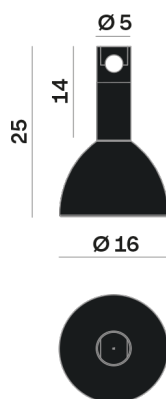

Interior

Glass: Glass semispherical

LED

MID POWER LED

2.700 K

CRI 90

48V 320 mA

Macadam step 2

Lighting Type: Indirect

Light Distribution: Symmetric

COLOR

● 32, Canna di fucile

Semispherical

Discover
Souvlaki