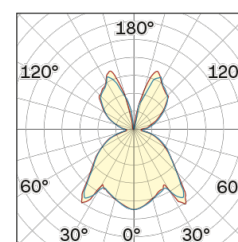

COLOR

● 32, Canna di fucile

Semispherical

Discover
Souvlaki