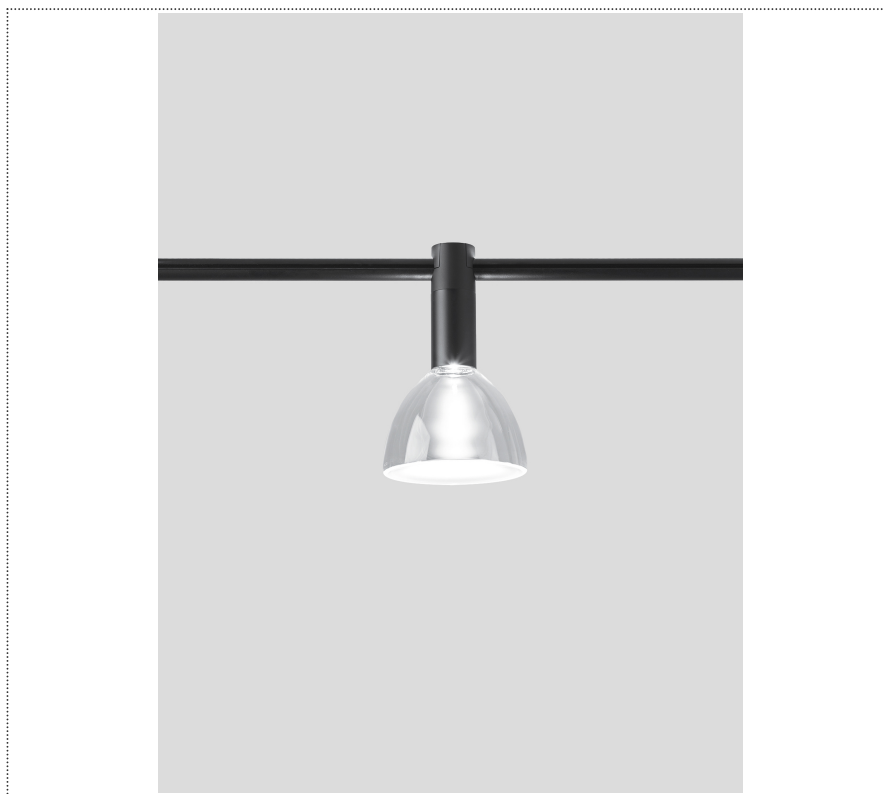

SOUVLAKI

FARETTO A BINARIO CON DIFFUSORE IN VETRO

ASVSV 001 32 ZL0

GENERAL

System

Track

IP20

Lumen: 898

Interior

Glass: Glass semispherical

LED

MID POWER LED

2.700 K

CRI 90

48V 320 mA

Macadam step 2

LED Life L80 B50 > 55.400 h

Classe Energetica: F

ELECTRICAL

48V

11,6 W

Classe 3

Driver included

OPTICAL | PHOTOMETRIC

Lighting Type: Indirect

Light Distribution: Symmetric