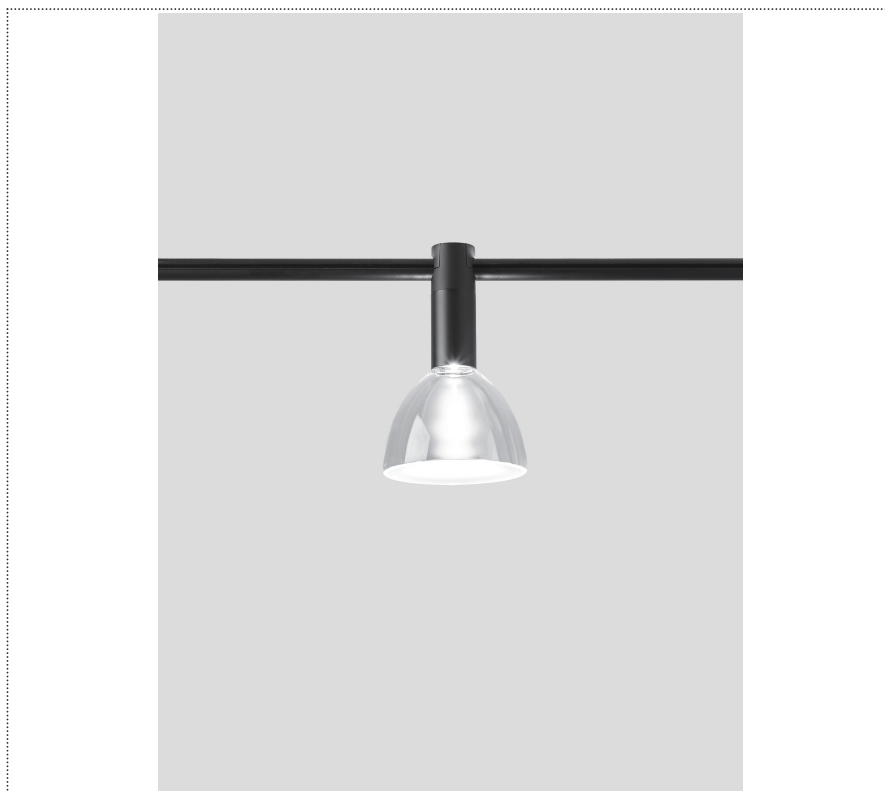

SOUVLAKI

FARETTO A BINARIO CON DIFFUSORE IN VETRO

ASVSV 001 32 PL1

GENERAL

System

Track

IP20

Lumen: 929

Interior

Glass: Glass semispherical

LED

MID POWER LED

3.000 K

CRI 90

48V 320 mA

Macadam step 2

LED Life L80 B50 > 55.400 h

Classe Energetica: F

ELECTRICAL

48V

11,6 W

Classe 3

Driver included

OPTICAL | PHOTOMETRIC

Lighting Type: Indirect

Light Distribution: Symmetric