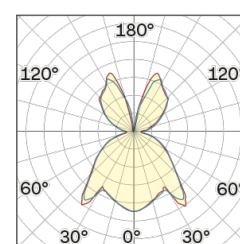

COLOR

● 32, Canna di fucile

Semispherical

Discover
Souvlaki