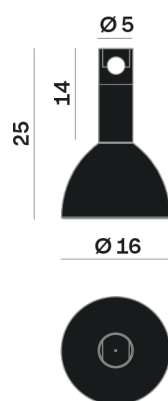

Interior

Glass: Glass semispherical

LED

MID POWER LED

3.000 K

CRI 90

48V 320 mA

Macadam step 2

Lighting Type: Indirect

Light Distribution: Symmetric

COLOR

● 32, Canna di fucile

Semispherical

Discover
Souvlaki