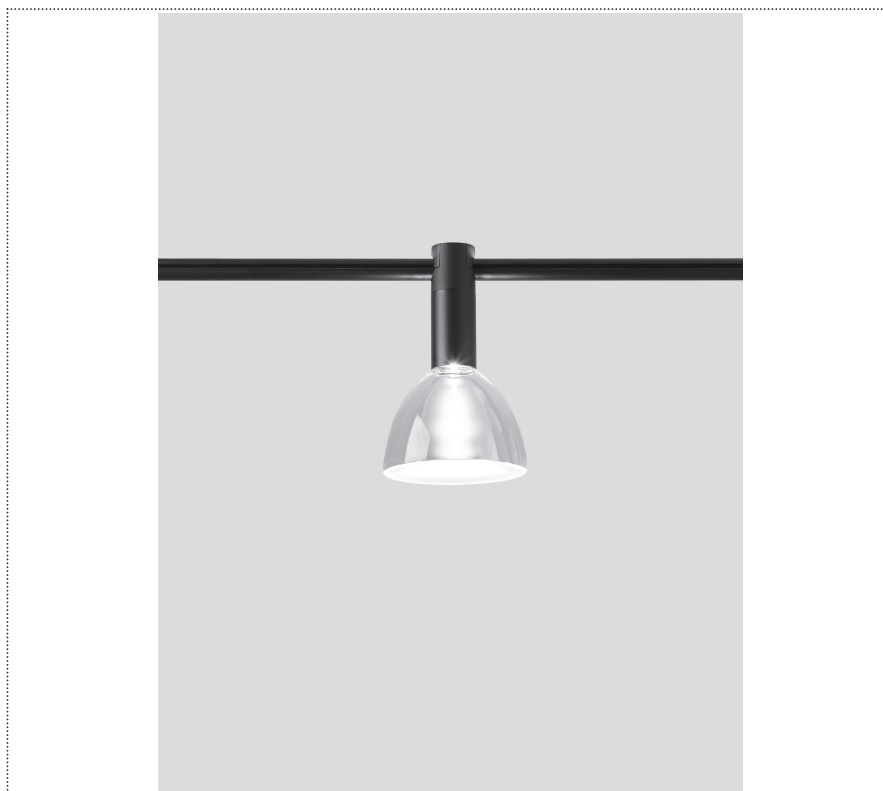

SOUVLAKI

FARETTO A BINARIO CON DIFFUSORE IN VETRO

ASVSV 001 32 PLO

GENERAL

System

Track

IP20

Lumen: 898

Interior

Glass: Glass semispherical

LED

MID POWER LED

2.700 K

CRI 90

48V 320 mA

Macadam step 2

LED Life L80 B50 > 55.400 h

Classe Energetica: F

ELECTRICAL

48V

11,6 W

Classe 3

Driver included

OPTICAL | PHOTOMETRIC

Lighting Type: Indirect

Light Distribution: Symmetric